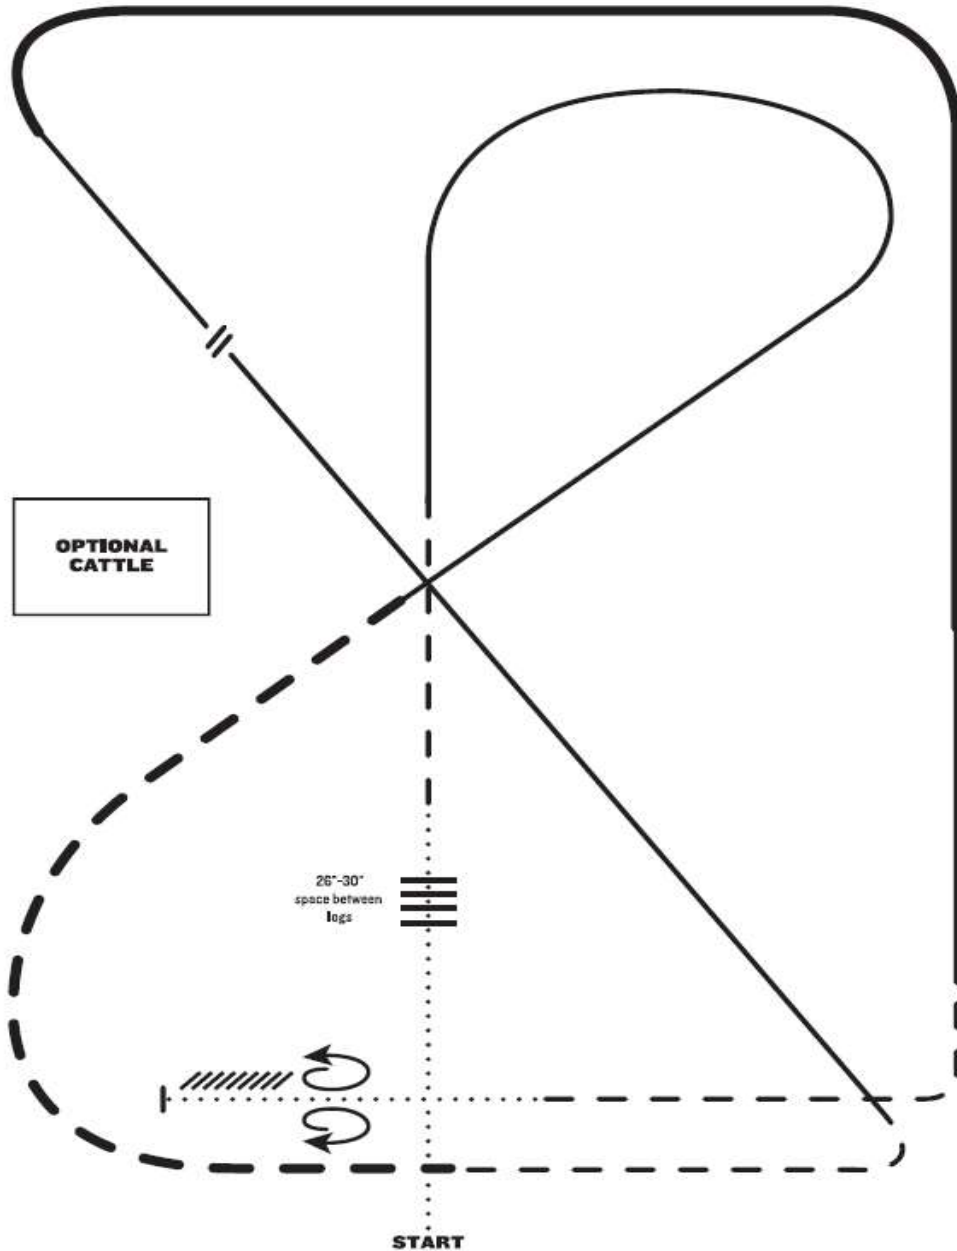

Calamity Jane

LEGEND

.....	Walk
.....	Extended Walk
- - - -	Trot
- - - -	Extended Trot
————	Lope
————	Extended Lope
//////	Back
\\	Lead Change

1. Walk
2. Walk over logs
3. Trot
4. Lope right lead
5. Extended trot
6. Trot
7. Lope left lead
8. Change leads (simple or flying)
9. Extended lope right lead
10. Collect lope
11. Trot
12. Walk
13. Stop and back
14. 360° turn either direction
15. Walk to gate
16. Open the gate, go through and close the gate
17. Work cattle