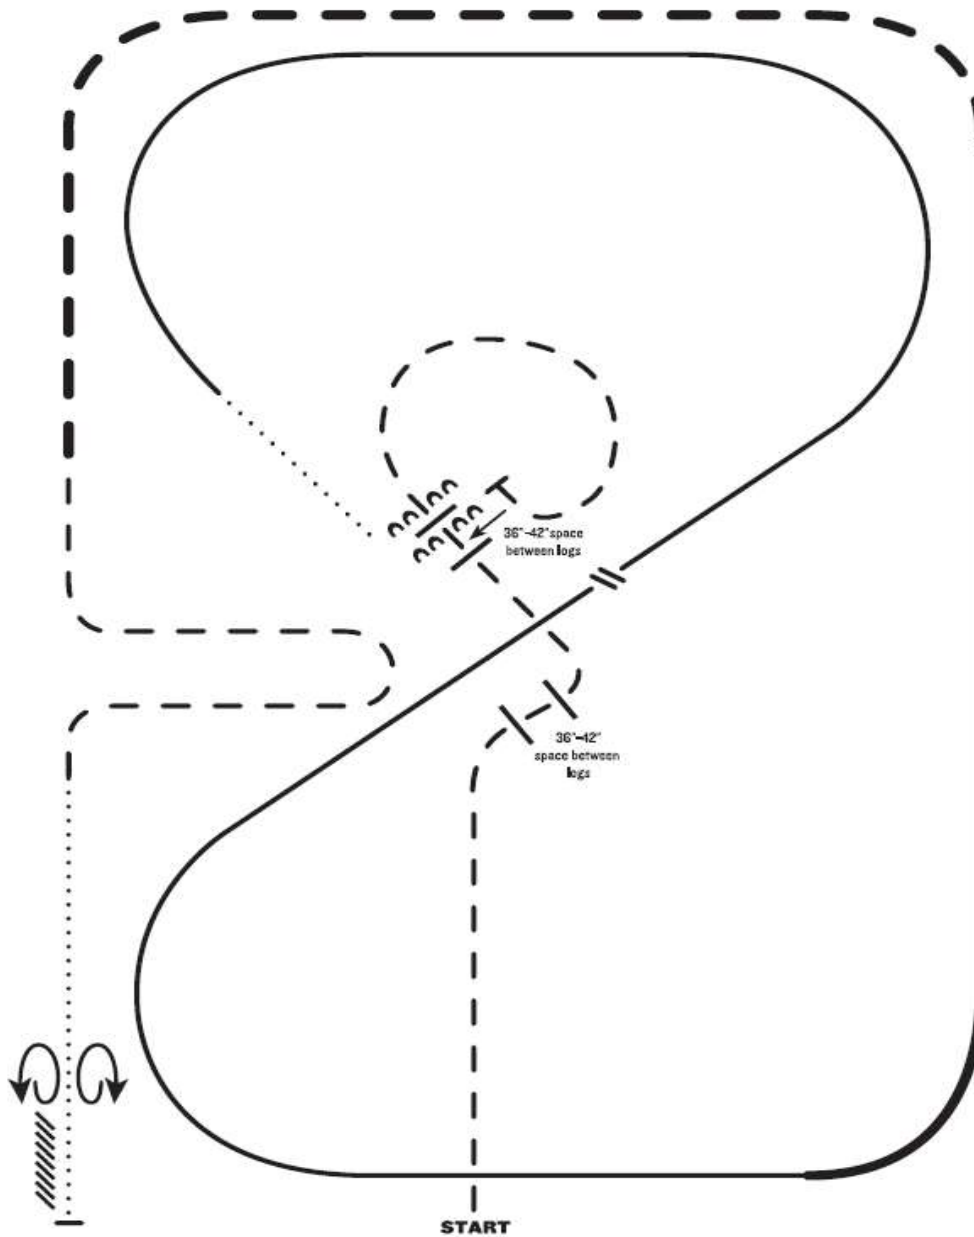

Pistol Annie

LEGEND

.....	Walk
.....	Extended Walk
---	Trot
---	Extended Trot
---	Lope
---	Extended Lope
////	Back
\\	Lead Change

1. Trot
2. Trot over two sets of logs
3. Trot circle, stop and side pass left over log
4. Walk
5. Lope right lead
6. Change leads (simple or flying)
7. Lope left lead
8. Extended lope left lead
9. Extended trot
10. Trot
11. Walk
12. Stop and back
13. 360° turn either direction
14. Walk to gate
15. Open the gate, go through and close the gate
16. Work cattle