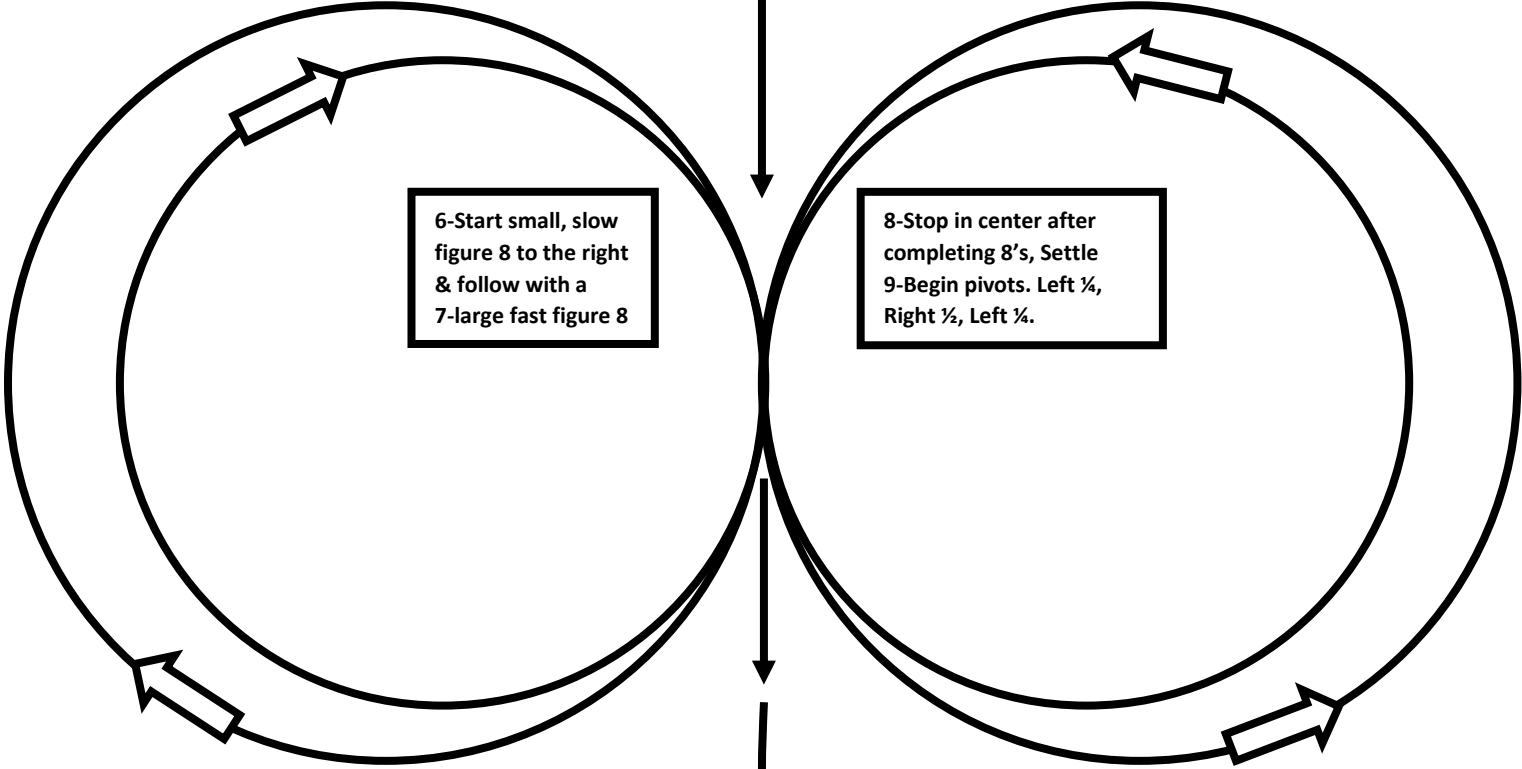

1st WRANGLER HORSEMANSHIP PATTERN

West Gate

3-Slide Stop

2- Sprint down $\frac{1}{4}$ of arena

East Gate

1-Enter gate mounted at a walk & rope steer head

4-Back to center & settle

5-Trot to center & begin figure 8 on right lead

6-Start small, slow figure 8 to the right & follow with a 7-large fast figure 8

8-Stop in center after completing 8's, Settle 9-Begin pivots. Left $\frac{1}{4}$, Right $\frac{1}{2}$, Left $\frac{1}{4}$.

10-Begin presentation ride around entire arena. Stop at east gate
11-dismount and exit arena

MORGAN COUNTY FAIR
★ WRANGLERS ★